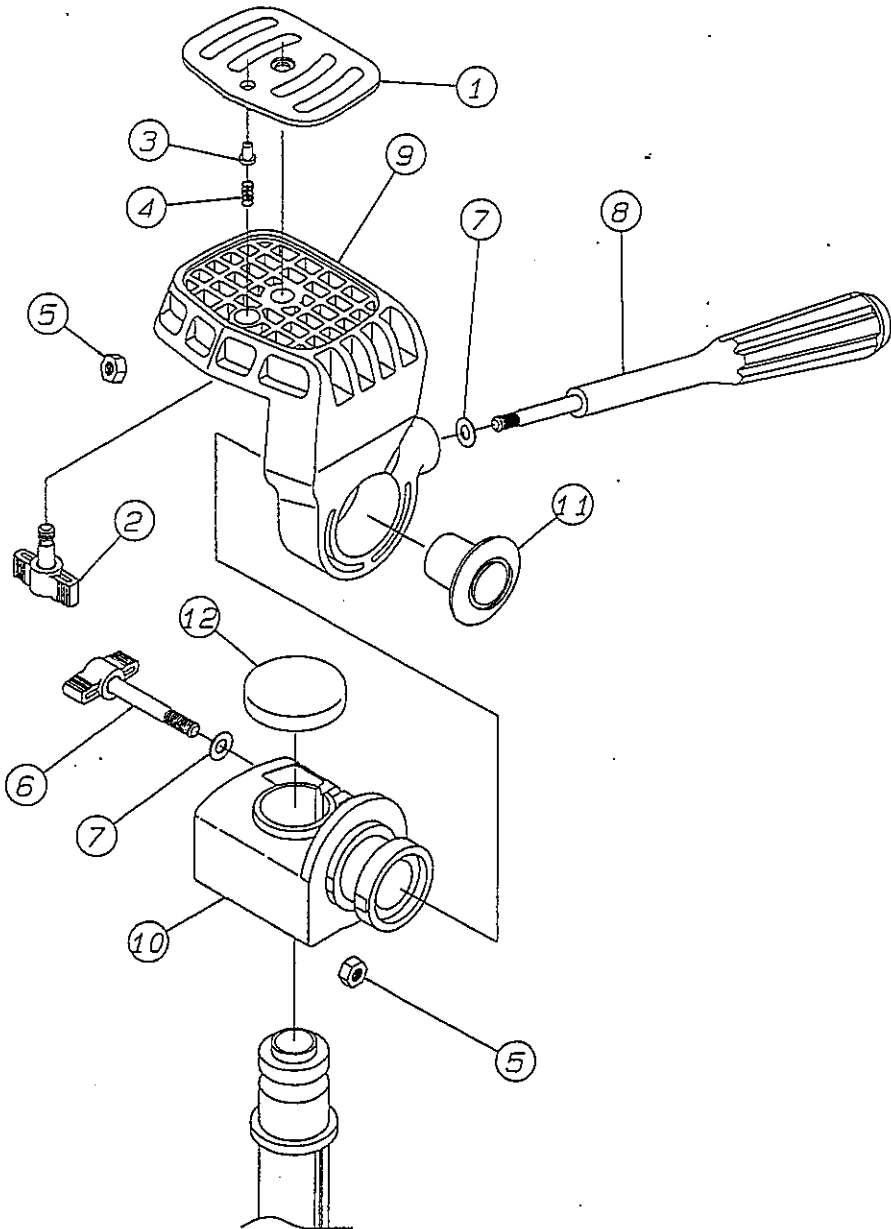

# CX-200 BODY.

Y-43XXS

## CX-200 BODY SPARE PARTS LIST

NO.	PART'S NAME	1SET	QLY
1	NX-4G BODY	1pc	ABS
2	20-36PTP	1pc	PC BOARD
3	NX4 BLINDED COVER	1pc	ABS
4	NX4 SLEEVE	1pc	POM
5	NX20 CENTRE BS	1pc	ABS/STKM
6	NX26 GPS	1pc	ABS
7	NX4 ARM G	1pc	POM
8	NX4 BRACE S	3pcs	ABS
9	MS 6 x 18	1pc	PS/SS41
10	NXH RACK STOP RING	1pc	POM
11	3 x 22G PIN	3pcs	SAE1018
12	M6HEX.HUT	1pc	SS41
13	YHC-3BWS(before 2002.june)	2pcs	
	YNHC-3BWS(after 2002.june)		
14	YHC-3BWSVE(before 2002.june)	1pc	
	YNHC-3BWSVE(after 2002.june)		
15	PH-241	1pc	
16	3 x 22G PIN	3pcs	SAE1018
17	NXH ARM G STOP RING	1pc	ABS
18	M6HEX.HUT CUP H	1pc	TRP

CX-200 PANHEAD

PH-241

PARTS LIST PH-241

PARTS LIST PH-241	
1.	241 SHOE PAD
2.	XS1/4 X 1/8C
3.	458 -V BOS
4.	458 RETRACT SP.
5.	M6 HEX. NUT
6.	XS6 X 45A
7.	6.2-12W
8.	DS6H HANDLE
9.	241-L
10.	446 NIBAN
11.	446 NIBAN COVER
12.	446 SPINDLE COVER

~~CX/300~~  
300  
SAME PANHEAD.  
CX/200 #  
PANHEAD

CX-200 LEG

CX-200 LEG YNHC-3BWS

NO.	PART'S NAME	1SET	QLY
1	Y6 LEG RIB	1pc	ABS
2	YNHC3 LEG 6WS(after 2002,june)	1pc	A6063S
	YHC3 LEG 6WS(before 2002,june)		A6063S
3	YNHC3 LEG 7WS(after 2002,june)	1pc	A6063S
	YHC3 LEG 7WS(before 2002,june)		POM
4	YNHC3 LEG 8WS(after 2002,june)	1pc	POM
	YHC3 LEG 8WS(before 2002,june)		POM
5	Y STAY HOLDER	1pc	POM
6	Y6 SOCKET	1pc	ABS
7	Y7 SOCKET	1pc	SAE1018
8	Y6 BRAKE N	2pcs	POM
9	Y6 LEVER	2pcs	POM
10	4 x 36 E PIN	2pcs	POM
11	Y7 STOPPER A	1pc	POM
12	Y7 STOPPER B	1pc	POM
13	Y8 STOPPER A	1pc	POM
14	Y8 STOPPER B	1pc	POM
15	Y6 SLEEVE A	1pc	POM
16	Y6 SLEEVE B	1pc	POM
17	Y7 SLEEVE A	1pc	POM
18	Y7 SLEEVE B	1pc	POM
19	Y8 LEG TOP RBR	1pc	TRP
20	Y BRACE H SPACER	1pc	POM