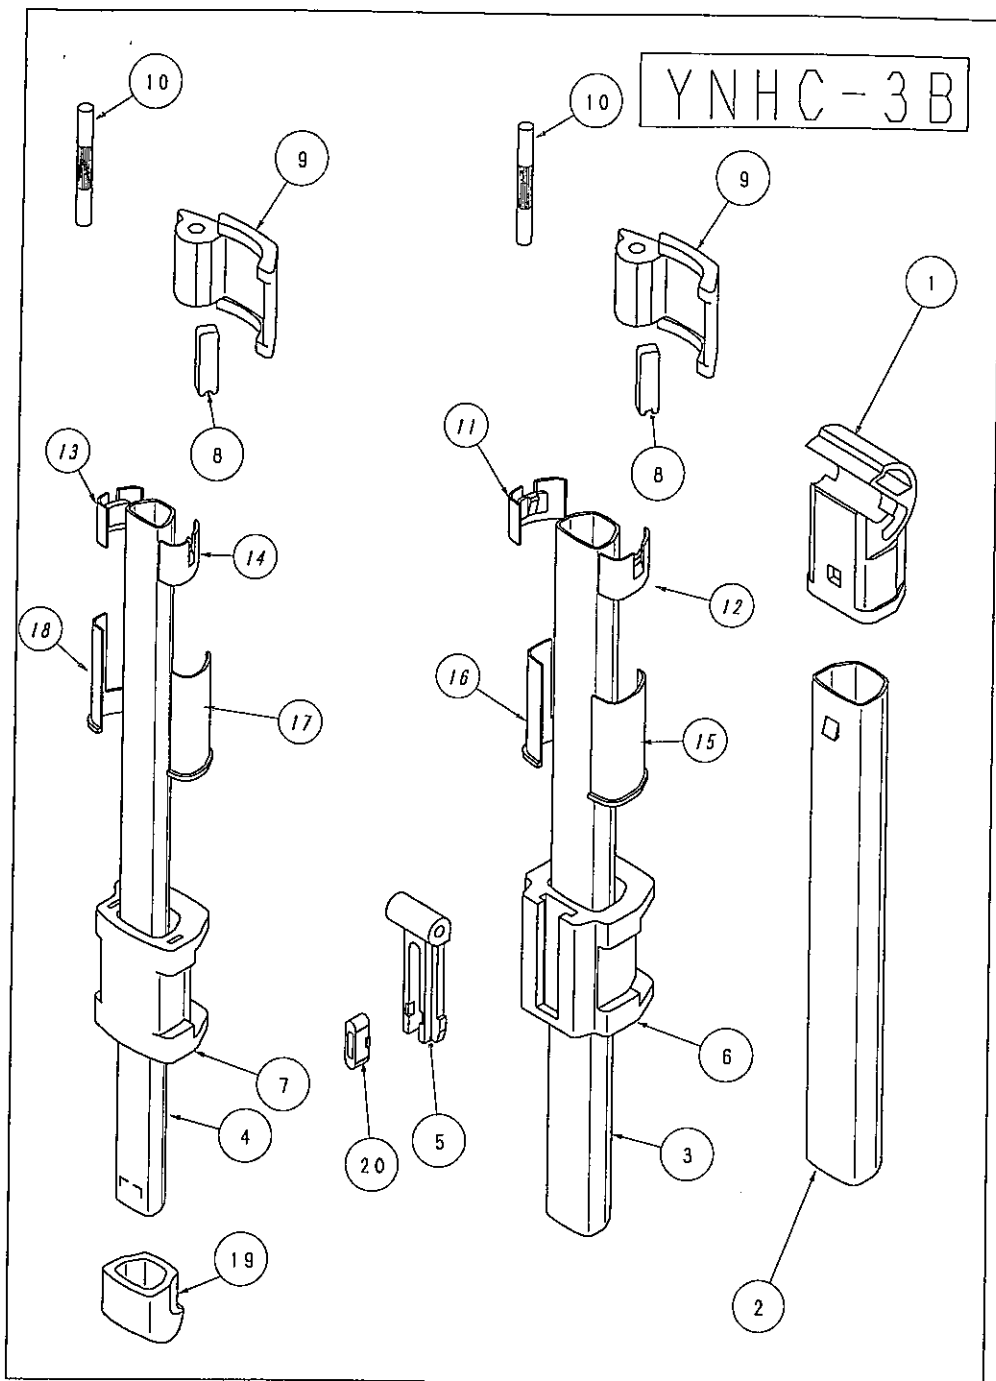

## CX-200 BODY SPARE PARTS LIST

NO.	PART'S NAME	1SET	QLY
1	NX-4G BODY	1pc	ABS
2	20-36PTP	1pc	PC BOARD
3	NX4 BLINDED COVER	1pc	ABS
4	NX4 SLEEVE	1pc	POM
5	NX20 CENTRE BS	1pc	ABS/STKM
6	NX26 GPS	1pc	ABS
7	NX4 ARM G	1pc	POM
8	NX4 BRACE S	3pcs	ABS
9	MS 6 x 18	1pc	PS/SS41
10	NXH RACK STOP RING	1pc	POM
11	3 x 22G PIN	3pcs	SAE1018
12	M6HEX.HUT	1pc	SS41
13	YHC-3BWS(before 2002.june)	2pcs	
	YNHC-3BWS(after 2002.june)		
14	YHC-3BWSVE(before 2002.june)	1pc	
	YNHC-3BWSVE(after 2002.june)		
15	PH-241	1pc	
16	3 x 22G PIN	3pcs	SAE1018
17	NXH ARM G STOP RING	1pc	ABS
18	M6HEX.HUT CUP H	1pc	TRP

CX-200 PANHEAD

PH-241

PARTS LIST PH-241

PARTS LIST PH-241	
1.	241 SHOE PAD
2.	XS1/4 X 1/8C
3.	458 -V BOS
4.	458 RETRACT SP.
5.	M6 HEX. NUT
6.	XS6 X 45A
7.	6.2-12W
8.	DS6H HANDLE
9.	241-L
10.	446 NIBAN
11.	446 NIBAN COVER
12.	446 SPINDLE COVER

~~CX/300~~  
300  
SAME PANHEAD.  
CX/200 #  
PANHEAD

CX-200 LEG

CX-200 LEG YNHC-3BWS

NO.	PART'S NAME	1SET	QLY
1	Y6 LEG RIB	1pc	ABS
2	YNHC3 LEG 6WS(after 2002,june)	1pc	A6063S
	YHC3 LEG 6WS(before 2002,june)		A6063S
3	YNHC3 LEG 7WS(after 2002,june)	1pc	A6063S
	YHC3 LEG 7WS(before 2002,june)		POM
4	YNHC3 LEG 8WS(after 2002,june)	1pc	POM
	YHC3 LEG 8WS(before 2002,june)		POM
5	Y STAY HOLDER	1pc	POM
6	Y6 SOCKET	1pc	ABS
7	Y7 SOCKET	1pc	SAE1018
8	Y6 BRAKE N	2pcs	POM
9	Y6 LEVER	2pcs	POM
10	4 x 36 E PIN	2pcs	POM
11	Y7 STOPPER A	1pc	POM
12	Y7 STOPPER B	1pc	POM
13	Y8 STOPPER A	1pc	POM
14	Y8 STOPPER B	1pc	POM
15	Y6 SLEEVE A	1pc	POM
16	Y6 SLEEVE B	1pc	POM
17	Y7 SLEEVE A	1pc	POM
18	Y7 SLEEVE B	1pc	POM
19	Y8 LEG TOP RBR	1pc	TRP
20	Y BRACE H SPACER	1pc	POM