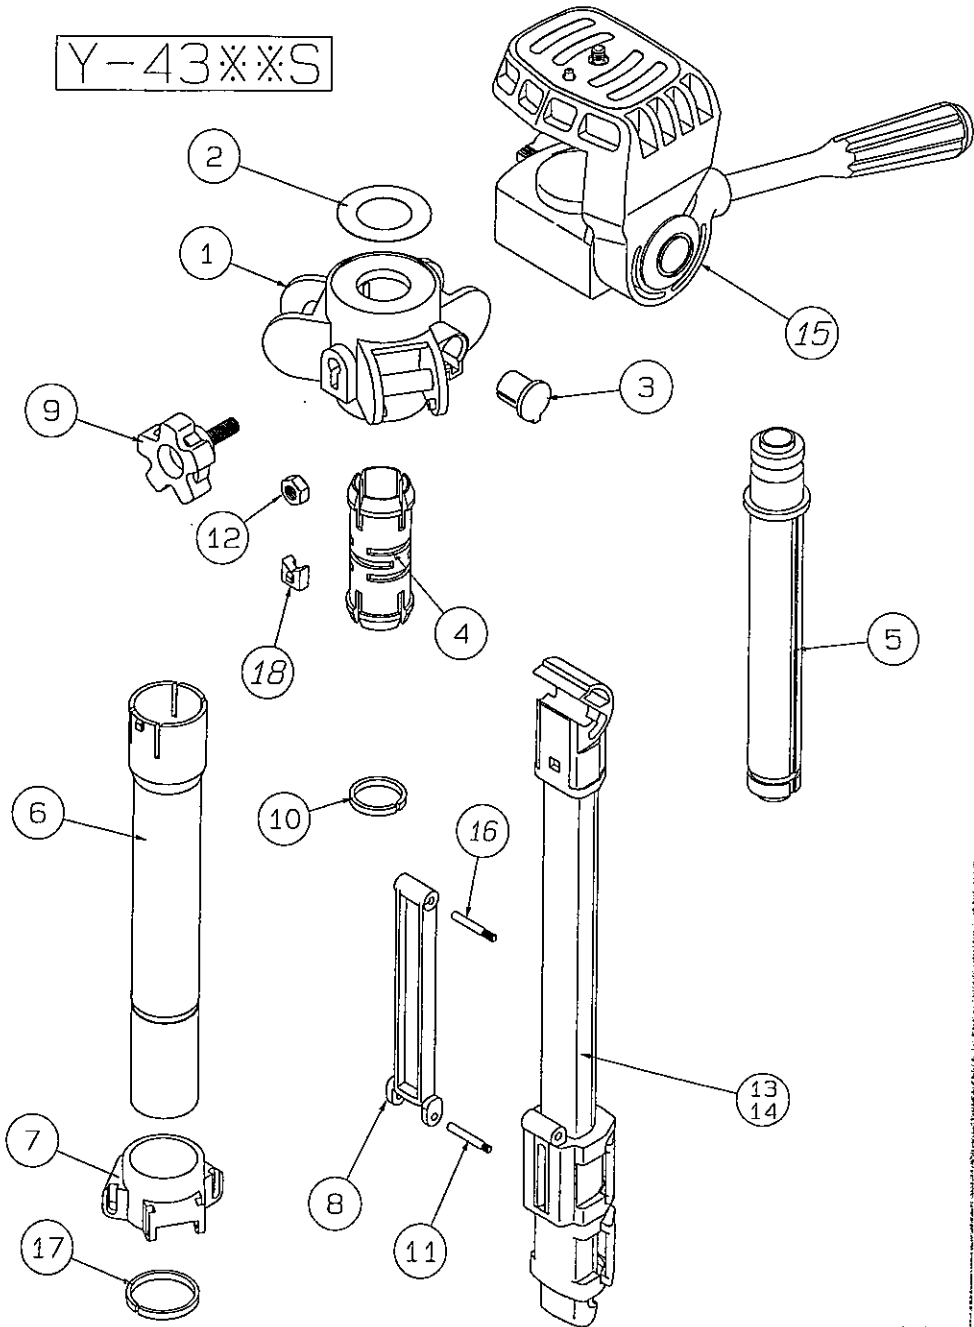

# CX-200 BODY.

Y-43XXS

## CX-200 BODY SPARE PARTS LIST

NO.	PART'S NAME	1SET	QLY
1	NX-4G BODY	1pc	ABS
2	20-36PTP	1pc	PC BOARD
3	NX4 BLINDED COVER	1pc	ABS
4	NX4 SLEEVE	1pc	POM
5	NX20 CENTRE BS	1pc	ABS/STKM
6	NX26 GPS	1pc	ABS
7	NX4 ARM G	1pc	POM
8	NX4 BRACE S	3pcs	ABS
9	MS 6 x 18	1pc	PS/SS41
10	NXH RACK STOP RING	1pc	POM
11	3 x 22G PIN	3pcs	SAE1018
12	M6HEX.HUT	1pc	SS41
13	YHC-3BWS(before 2002.june)	2pcs	
	YNHC-3BWS(after 2002.june)		
14	YHC-3BWSVE(before 2002.june)	1pc	
	YNHC-3BWSVE(after 2002.june)		
15	PH-241	1pc	
16	3 x 22G PIN	3pcs	SAE1018
17	NXH ARM G STOP RING	1pc	ABS
18	M6HEX.HUT CUP H	1pc	TRP

CX-200 PANHEAD

PH-241

PARTS LIST PH-241

PARTS LIST PH-241	
1.	241 SHOE PAD
2.	XS1/4 X 1/8C
3.	458 -V BOS
4.	458 RETRACT SP.
5.	M6 HEX. NUT
6.	XS6 X 45A
7.	6.2-12W
8.	DS6H HANDLE
9.	241-L
10.	446 NIBAN
11.	446 NIBAN COVER
12.	446 SPINDLE COVER

~~CX/300~~  
300  
SAME PANHEAD.  
CX/200 #  
PANHEAD

CX-200 LEG

CX-200 LEG YNHC-3BWS

NO.	PART'S NAME	1SET	QLY
1	Y6 LEG RIB	1pc	ABS
2	YNHC3 LEG 6WS(after 2002,june)	1pc	A6063S
	YHC3 LEG 6WS(before 2002,june)		A6063S
3	YNHC3 LEG 7WS(after 2002,june)	1pc	A6063S
	YHC3 LEG 7WS(before 2002,june)		POM
4	YNHC3 LEG 8WS(after 2002,june)	1pc	POM
	YHC3 LEG 8WS(before 2002,june)		POM
5	Y STAY HOLDER	1pc	POM
6	Y6 SOCKET	1pc	ABS
7	Y7 SOCKET	1pc	SAE1018
8	Y6 BRAKE N	2pcs	POM
9	Y6 LEVER	2pcs	POM
10	4 x 36 E PIN	2pcs	POM
11	Y7 STOPPER A	1pc	POM
12	Y7 STOPPER B	1pc	POM
13	Y8 STOPPER A	1pc	POM
14	Y8 STOPPER B	1pc	POM
15	Y6 SLEEVE A	1pc	POM
16	Y6 SLEEVE B	1pc	POM
17	Y7 SLEEVE A	1pc	POM
18	Y7 SLEEVE B	1pc	POM
19	Y8 LEG TOP RBR	1pc	TRP
20	Y BRACE H SPACER	1pc	POM